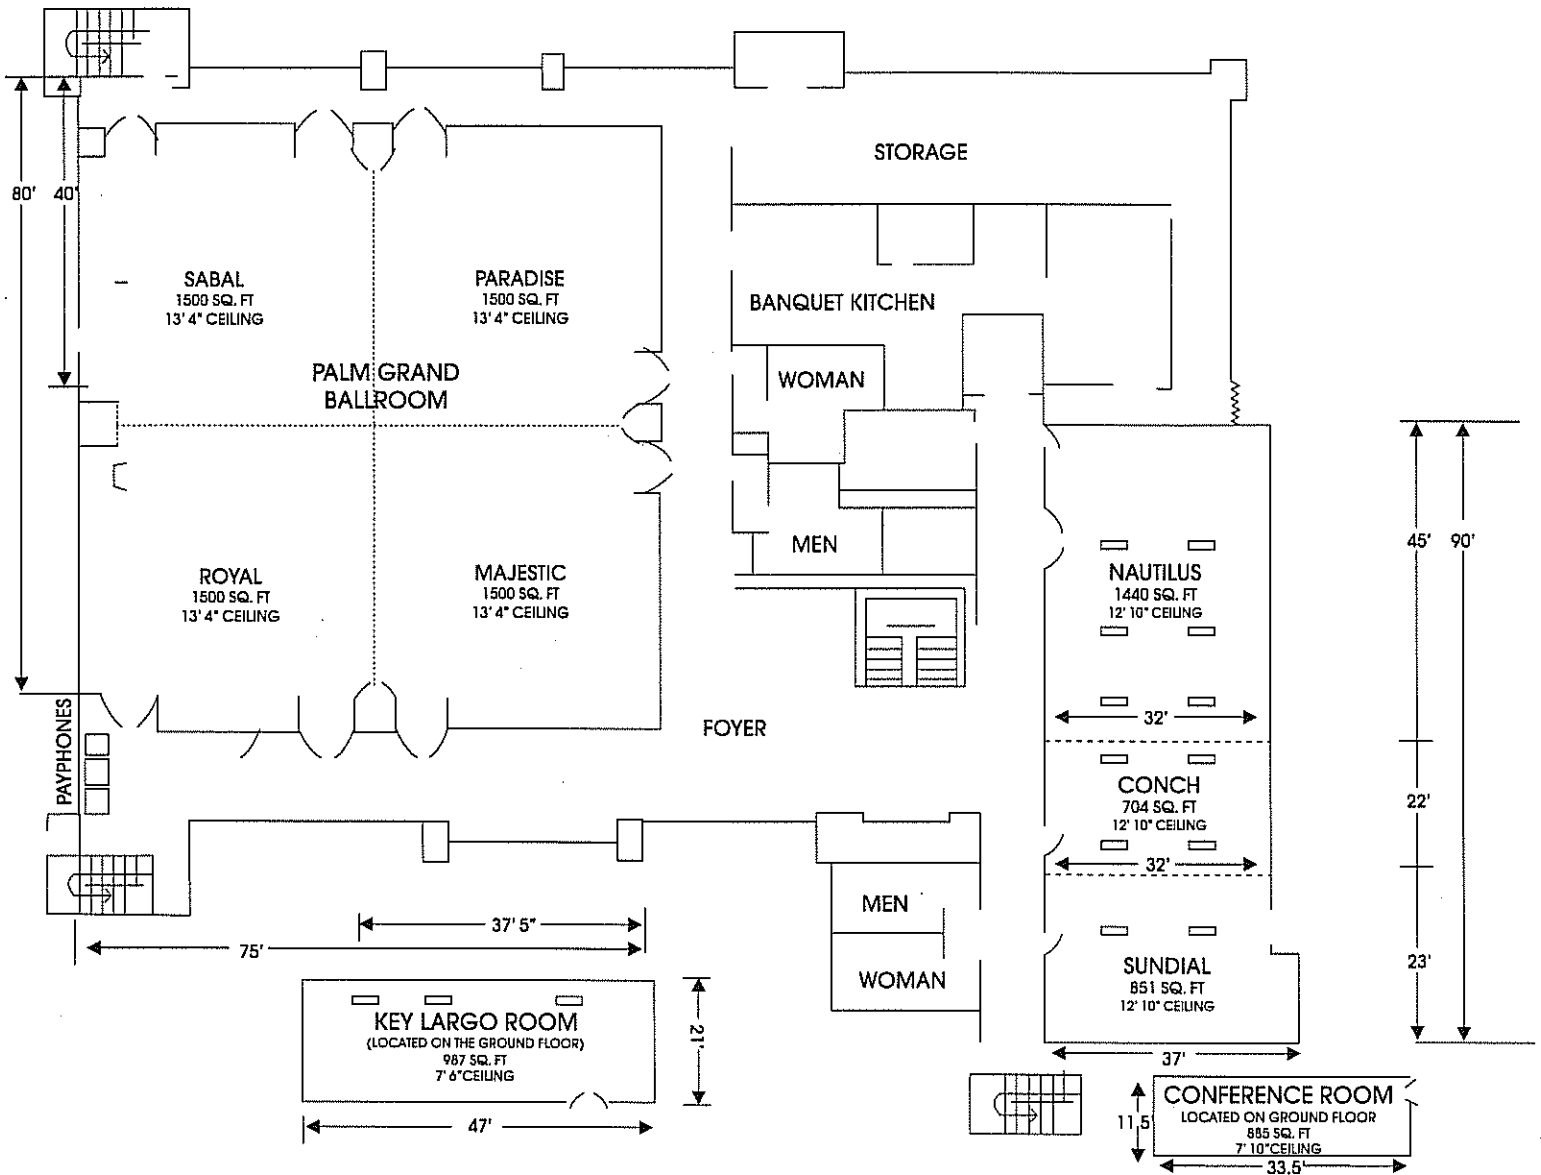

# ISLA GRAND

BEACH RESORT

500 Padre Boulevard  
South Padre Island, Texas 78597  
956-761-6511

Function Room	Square Feet	Dimensions	Ceiling Height	Recept.	Rounds	Classrm.	Theatre	Conference	Hollow Square	U-Shaped
Palm Grand Ballroom	6000	80' X 75'	13' 4"	860	400	400	800	N/A	100	75
Majestic	1500	40' X 37.5'	13' 4"	200	90	70	150	50	50	40
Paradise	1500	40' X 37.5'	13' 4"	200	90	70	150	50	50	40
Royal	1500	40' X 37.5'	13' 4"	200	90	70	150	50	50	40
Sabal	1500	40' X 37.5'	13' 4"	200	100	70	150	50	50	40
Foyer Area	N/A	N/A	N/A	200	N/A	N/A	N/A	N/A	N/A	N/A
Tower Ballroom	3000	90' X 32'	12' 10"	180	140	130	200	60	60	60
Nautilus	1440	45' X 32'	12' 10"	100	80	80	100	40	40	35
Conch	704	22' X 32'	12' 10"	30	30	25	30	16	16	12
Sundial	851	23' X 37'	12' 10"	50	40	25	40	16	16	12
Key Largo	987	47' x 21'	7' 6"	80	50	40	80	32	32	28
Exec. Board Room	425	25' X 17'	7' 8"	N/A	N/A	N/A	N/A	10	N/A	N/A
Conference Room	385	33.5' X 11.5'	7' 10"	30	24	20	25	25	20	20